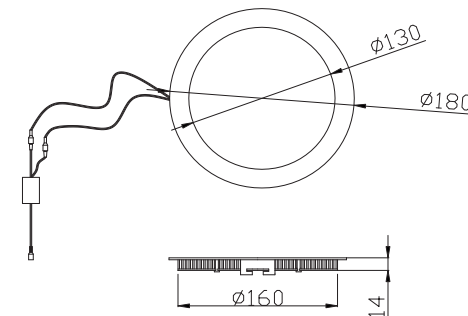

LED Panel Light

Technical Parameters

specifications	Rated power (W)	voltage (V)	flux(Lm±10)	Color temperature(K)	Ra	Gross price
Ø240	15w	AC100-240V	930	3000-6000K	75	€122,50
Ø300	18w	AC100-240V	1350	3000-6000K	75	
Ø180	10w	AC100-240V	580	3000-6000K	75	€97,50