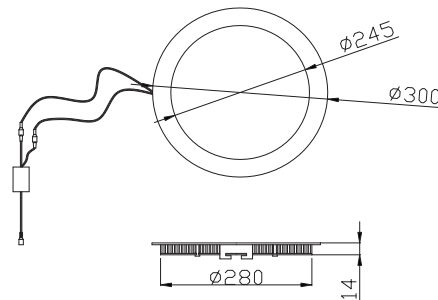

LED Panel Light

Technical Parameters

specifications	Rated power (W)	voltage (V)	flux(Lm±10)	Color temperature(K)	Ra	Gross price
Ø240	15w	AC100-240V	930	3000-6000K	75	€122,50
Ø300	18w	AC100-240V	1350	3000-6000K	75	
Ø180	10w	AC100-240V	580	3000-6000K	75	€97,50