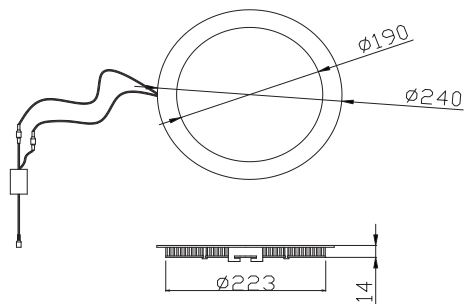

LED Panel Light

Technical Parameters

specifications	Rated power (W)	voltage (V)	flux(Lm±10)	Color temperature(K)	Ra	Gross price
Ø240	15w	AC100-240V	930	3000-6000K	75	€122,50
Ø300	18w	AC100-240V	1350	3000-6000K	75	
Ø180	10w	AC100-240V	580	3000-6000K	75	€97,50